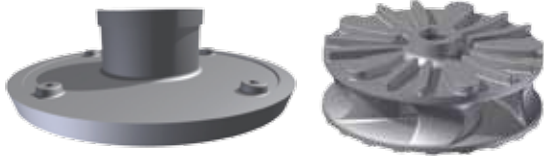

## PUMP WEAR LININGS AND IMPELLERS

Keramos supplies chrome-steel and rubber pump wear linings and impellers compatible with all sizes of AH type pumps.

We also stock all “wet-end” parts including shaft sleeves, packing, lip seals, bearings, glands, expeller rings and much more.

### Metal Linings